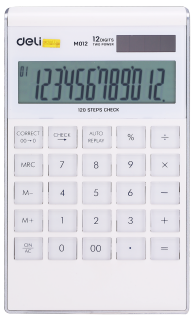

12 DIGIT METAL CALCULATOR SILVER

[Shop Now](#)
Price: R130.00

12 DIGIT DUAL POWER CALCULATOR (150X120X52MM) BLACK 01120

[Shop Now](#)
Price: R82.00

8 DIGIT FLIP COVER BLACK PLASTIC POCKET CALCULATOR

[Shop Now](#)
Price: R49.00

SCIENTIFIC CALCULATOR 417F - TEXTBOOK DISPLAY - ED991ES

[Shop Now](#)
Price: R199.00

COMPACT DESK CALCULATOR - EM01211

[Shop Now](#)
Price: R129.00

12 DIGIT / DUAL POWER / DESKTOP (DIMENSIONS - 180X107X28MM) TAX FUNC - E1250

[Shop Now](#)
Price: R179.00

16 DIGIT / DUAL POWER / DESKTOP - 39259

[Shop Now](#)
Price: R269.00

12 DIGIT / DUAL POWER / DESKTOP (DIMENSIONS - 130X103X20MM) - E1217/DK-221

[Shop Now](#)
Price: R80.00

12 DIGIT / DUAL

**POWER / DESKTOP
(DIMENSIONS -
185X135X38MM) -
E1671/CD-2338**

[Shop Now](#)

Price: R130.00