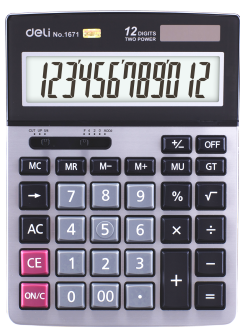

12 DIGIT METAL CALCULATOR SILVER

[Shop Now](#)
Price: R130.00

12 DIGIT DUAL POWER CALCULATOR (150X120X52MM) BLACK 01120

[Shop Now](#)
Price: R82.00

8 DIGIT FLIP COVER BLACK PLASTIC POCKET CALCULATOR

[Shop Now](#)
Price: R49.00

SCIENTIFIC CALCULATOR 417F - TEXTBOOK DISPLAY - ED991ES

[Shop Now](#)
Price: R199.00

COMPACT DESK CALCULATOR - EM01211

[Shop Now](#)
Price: R129.00

12 DIGIT / DUAL POWER / DESKTOP (DIMENSIONS - 180X107X28MM) TAX FUNC - E1250

[Shop Now](#)
Price: R179.00

16 DIGIT / DUAL POWER / DESKTOP - 39259

[Shop Now](#)
Price: R269.00

12 DIGIT / DUAL POWER / DESKTOP (DIMENSIONS - 130X103X20MM) - E1217/DK-221

[Shop Now](#)
Price: R80.00

12 DIGIT / DUAL

**POWER / DESKTOP
(DIMENSIONS -
185X135X38MM) -
E1671/CD-2338**

[Shop Now](#)

Price: R130.00