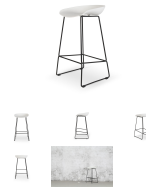

ements
,
making
it an
ideal fit
for any
dining
space.

[Read
More](#)

SKU:
N/A
Price:
R4,499.
00

[Read
More](#)

SKU:
N/A
Price:
R1,249.
00

elegant
additio
n to
any
dining
space.

[Read
More](#)

SKU:
N/A
Price:
R2,479.
00

elegant
additio
n to
any
dining
space.

[Read
More](#)

SKU:
N/A
Price:
R2,479.
00

extra
sturdin
ess,
making
it a
chic
and
practic
al
additio
n to
any
dining
space.

[Read
More](#)

SKU:
N/A
Price:
R1,379.
00

**WOOD
EN LEG
DINING
TABLE
(80X8
0CM) 4
SEATE
R-
VC400
2**

The
Woode
n Leg
Dining
Table
combin
es
Scandi
navian
minima

**WOOD
EN LEG
DINING
TABLE
BLACK
(120X8
0CM)
4-6
SEATE
R-
VC400
1**

The
Woode
n Leg
Dining
Table
combin
es

**MINIM
ALIST
BLACK
BARST
OOL -
VC105
6T1**

This
sleek,
minima
list
barstoo
l offers
modern
sophisti
cation
in
Black
or

**MINIM
ALIST
WHITE
BARST
OOL -
VC105
6T1**

This
sleek,
minima
list
barstoo
l offers
modern
sophisti
cation
in
Black
or
White.
Compa
ct yet

**WOOD
EN
LEG,
BLACK
PLASTI
C
BARST
OOL -
VC105
6L**

Enhanc
e your
kitchen
or bar
with
this
stylish
chair,