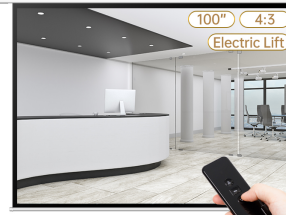

**DELI PORTABLE  
PROJECTOR SCREEN  
- 100INCH - 50491**

[Shop Now](#)

**Price:** R1,799.00

**DELI ELECTRIC WALL  
MOUNTED  
PROJECTOR SCREEN  
- 120INCH - 50443**

[Shop Now](#)

**Price:** R3,200.00

**DELI ELECTRIC WALL  
MOUNTED  
PROJECTOR SCREEN  
- 100INCH - 50440**