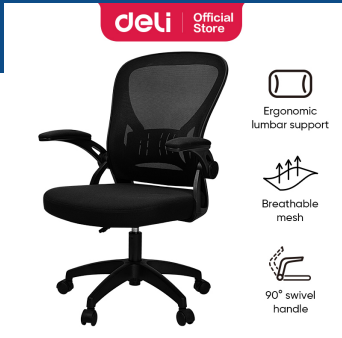

DELI OFFICE CHAIR - E4504

[Shop Now](#)
Price: R1,220.00