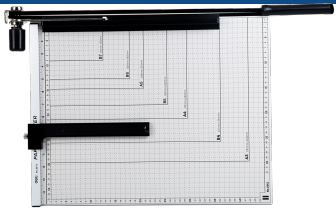

**STEEL PAPER
TRIMMER A4 METAL
15"X12" - E8013**

[Shop Now](#)

Price: R629.00

**STEEL PAPER
TRIMMER A3 -METAL
18"X15" - E8012**

[Shop Now](#)

Price: R1,099.00