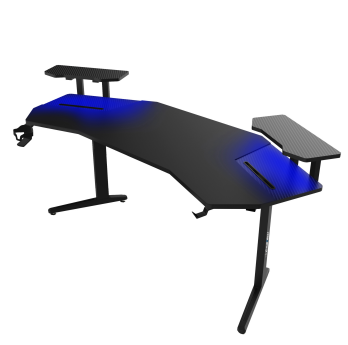

[Shop Now](#)  
**Price:** R2,299.00

**GAMETECH -  
SHADOW KNIGHT  
GENUINE LEATHER  
BLACK GAMING  
CHAIR**

[Shop Now](#)  
**Price:** R2,299.00

**GAMETECH RGB Y-LEG GAMING DESK  
RED LEGS**

[Shop Now](#)  
**Price:** R2,199.00

**GAMETECH RGB Y-LEG GAMING DESK -  
WHERE STYLE MEETS  
POWER**

[Shop Now](#)  
**Price:** R2,199.00

**WHITE L SHAPE  
GAMING DESK, RGB  
LIGHTING GAMING  
TABLE WITH USB,  
CUP HOLDER**

[Shop Now](#)  
**Price:** R2,299.00

**BLACK L SHAPE  
GAMING DESK, RGB  
LIGHTING WITH USB,  
CUP HOLDER &  
HEADPHONE CLIP**

[Shop Now](#)  
**Price:** R2,299.00

**LARGE DESKTOP  
GAMING DESK WITH  
RGB LED LIGHT E-  
SPORTS GAMING  
TABLE**