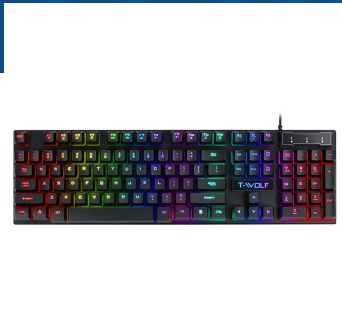

RAINBOW BACKLIT GAMING & OFFICE KEYBOARD

[Shop Now](#)
Price: R189.00