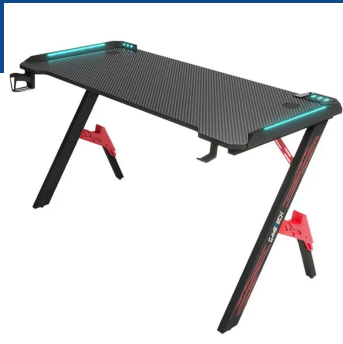

[Shop Now](#)  
**Price:** R2,299.00

**GAMETECH -  
SHADOW KNIGHT  
GENUINE LEATHER  
BLACK GAMING  
CHAIR**

[Shop Now](#)  
**Price:** R2,299.00

**GAMETECH RGB Y-LEG GAMING DESK  
RED LEGS**

[Shop Now](#)  
**Price:** R2,199.00