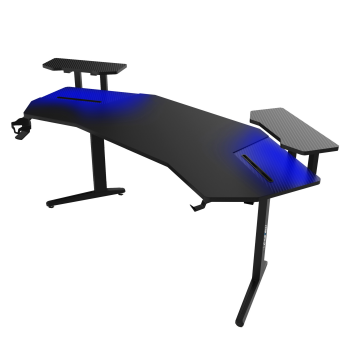

[Shop Now](#)
Price: R2,299.00

**GAMETECH -
SHADOW KNIGHT
GENUINE LEATHER
BLACK GAMING
CHAIR**

[Shop Now](#)
Price: R2,299.00

ERGONOMIC GAMING TABLE WITH CUP HOLDER AND HEADPHONE HOOK

[Shop Now](#)
Price: R1,899.00

GAMETECH RGB Y-LEG GAMING DESK RED LEGS

[Shop Now](#)
Price: R2,199.00

GAMETECH RGB Y-LEG GAMING DESK - WHERE STYLE MEETS POWER

[Shop Now](#)
Price: R2,199.00

WHITE L SHAPE GAMING DESK, RGB LIGHTING GAMING TABLE WITH USB, CUP HOLDER

[Shop Now](#)
Price: R2,299.00

BLACK L SHAPE GAMING DESK, RGB LIGHTING WITH USB, CUP HOLDER & HEADPHONE CLIP

[Shop Now](#)
Price: R2,299.00

LARGE DESKTOP GAMING DESK WITH RGB LED LIGHT E-SPORTS GAMING TABLE