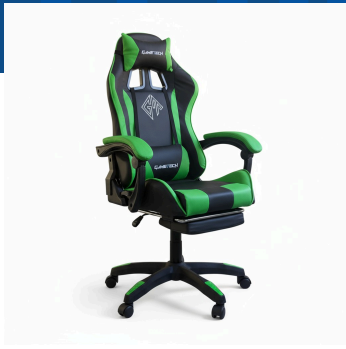

REDLINE GAMING SETUP
Z-Shaped Gaming Desk & Red & Black Gaming Chair
Get the computer case for **FREE**

R4499.00 **FREE**

THE EXECUTIVE GAMER BUNDLE
Executive Gaming Desk & Black Gaming Chair
Get the computer case for **FREE**

R4999.00 **FREE**

THE REDLINE GAMING SETUP BUNDLE - POWER MEETS PRECISION

[Shop Now](#)
Price: R3,999.00

THE EXECUTIVE GAMER BUNDLE - POWER, PERFORMANCE & STYLE

[Shop Now](#)
Price: R4,999.00

RECLINING ERGONOMIC GAMING CHAIR WITH ADJUSTABLE FOOTREST & LUMBAR SUPPORT - BLACK & GREEN

[Shop Now](#)
Price: R1,799.00

PREMIUM ATX GAMING CASE (WHITE)

[Shop Now](#)
Price: R750.00