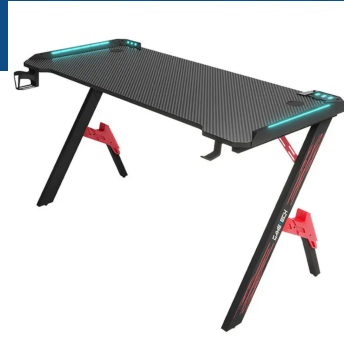

GAMETECH RGB Y-LEG GAMING DESK - WHERE STYLE MEETS POWER

[Shop Now](#)
Price: R2,199.00