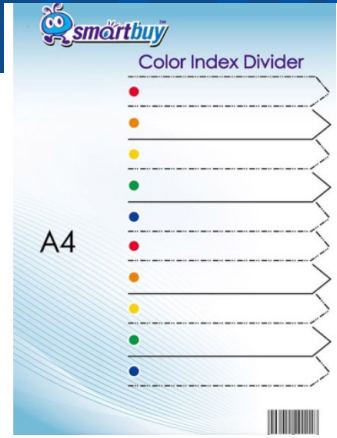

SIGN HERE FILM INDEX TABS 44X12MM 5X20SHEETS COLOUR - EA11302

[Shop Now](#)
Price: R19.00

SIGN HERE INDEX TABS 44X25MM - A10101

[Shop Now](#)
Price: R25.00

INDEX TABS 43X11MM (EASY INDEXING) - A11902

[Shop Now](#)
Price: R16.00

FILM INDEX TABS 44X25MM 5X20SHEETS 4 COLOUR (PUR,GRN,BLUE,YEL) - EA10001

[Shop Now](#)

FILM INDEX TABS 4X12MM 5X20SHEETS COLOUR - EA10202

[Shop Now](#)
Price: R150.00

POLYPROP INDEX DIVIDERS - COLOUR - 1-31 PRINTED

[Shop Now](#)
Price: R25.00

POLYPROP INDEX DIVIDERS - COLOUR - 1-20 PRINTED

[Shop Now](#)
Price: R18.99

POLYPROP INDEX DIVIDERS - COLOUR - A-Z PRINTED 20 PART

[Shop Now](#)
Price: R18.99

POLYPROP INDEX DIVIDERS - COLOUR - JAN-DEC PRINTED 12 TAB

[Shop Now](#)
Price: R14.99

POLYPROP INDEX DIVIDERS - COLOUR - 1-12 PRINTED

[Shop Now](#)
Price: R14.99

POLYPROP INDEX DIVIDERS - COLOUR - 10 TAB PLAIN

[Shop Now](#)
Price: R9.95

POLYPROP INDEX DIVIDERS - COLOUR - 10 TAB PRINTED