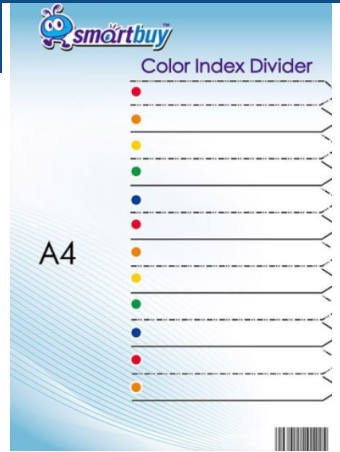

SIGN HERE FILM INDEX TABS 44X12MM 5X20SHEETS COLOUR - EA11302

[Shop Now](#)
Price: R19.00

SIGN HERE INDEX TABS 44X25MM - A10101

[Shop Now](#)
Price: R25.00

INDEX TABS 43X11MM (EASY INDEXING) - A11902

[Shop Now](#)
Price: R16.00

FILM INDEX TABS 44X25MM 5X20SHEETS 4 COLOUR (PUR,GRN,BLUE,YEL) - EA10001

[Shop Now](#)

FILM INDEX TABS 4X12MM 5X20SHEETS COLOUR - EA10202

[Shop Now](#)
Price: R150.00

POLYPROP INDEX DIVIDERS - COLOUR - 1-31 PRINTED

[Shop Now](#)
Price: R25.00

POLYPROP INDEX DIVIDERS - COLOUR - 1-20 PRINTED

[Shop Now](#)
Price: R18.99

POLYPROP INDEX DIVIDERS - COLOUR - A-Z PRINTED 20 PART

[Shop Now](#)
Price: R18.99

POLYPROP INDEX DIVIDERS - COLOUR - JAN-DEC PRINTED 12 TAB

[Shop Now](#)
Price: R14.99

POLYPROP INDEX DIVIDERS - COLOUR - 1-12 PRINTED

[Shop Now](#)
Price: R14.99

POLYPROP INDEX DIVIDERS - COLOUR - 10 TAB PLAIN

[Shop Now](#)
Price: R9.95

POLYPROP INDEX DIVIDERS - COLOUR - 10 TAB PRINTED