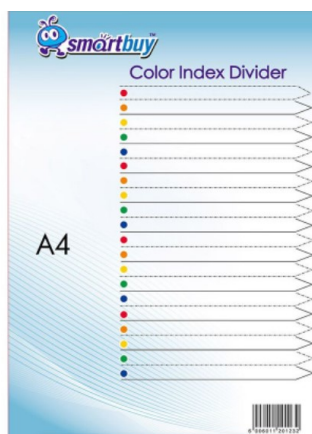

SIGN HERE FILM INDEX TABS 44X12MM 5X20SHEETS COLOUR - EA11302

[Shop Now](#)
Price: R19.00

SIGN HERE INDEX TABS 44X25MM - A10101

[Shop Now](#)
Price: R25.00

INDEX TABS 43X11MM (EASY INDEXING) - A11902

[Shop Now](#)
Price: R16.00

FILM INDEX TABS 44X25MM 5X20SHEETS 4 COLOUR (PUR,GRN,BLUE,YEL) - EA10001

[Shop Now](#)

FILM INDEX TABS 4X12MM 5X20SHEETS COLOUR - EA10202

[Shop Now](#)
Price: R150.00

POLYPROP INDEX DIVIDERS - COLOUR - 1-31 PRINTED

[Shop Now](#)
Price: R25.00

POLYPROP INDEX DIVIDERS - COLOUR - 1-20 PRINTED

[Shop Now](#)
Price: R18.99

POLYPROP INDEX DIVIDERS - COLOUR - A-Z PRINTED 20 PART

[Shop Now](#)
Price: R18.99

POLYPROP INDEX DIVIDERS - COLOUR - JAN-DEC PRINTED 12 TAB