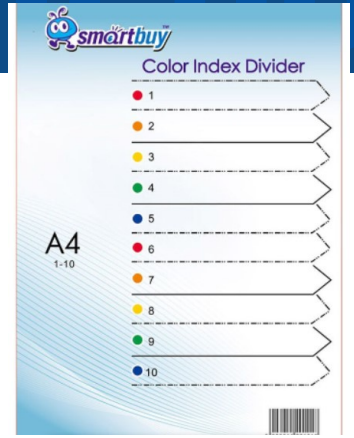

SIGN HERE FILM INDEX TABS 44X12MM 5X20SHEETS COLOUR - EA11302

[Shop Now](#)
Price: R19.00

SIGN HERE INDEX TABS 44X25MM - A10101

[Shop Now](#)
Price: R25.00

INDEX TABS 43X11MM (EASY INDEXING) - A11902

[Shop Now](#)
Price: R16.00

FILM INDEX TABS 44X25MM 5X20SHEETS 4 COLOUR (PUR,GRN,BLUE,YEL) - EA10001

[Shop Now](#)

FILM INDEX TABS 4X12MM 5X20SHEETS COLOUR - EA10202

[Shop Now](#)
Price: R150.00

POLYPROP INDEX DIVIDERS - COLOUR - 1-31 PRINTED

[Shop Now](#)
Price: R14.99

POLYPROP INDEX DIVIDERS - COLOUR - 1-12 PRINTED

[Shop Now](#)
Price: R14.99

POLYPROP INDEX DIVIDERS - COLOUR - 10 TAB PLAIN

[Shop Now](#)
Price: R9.95

POLYPROP INDEX DIVIDERS - COLOUR - 10 TAB PRINTED

[Shop Now](#)
Price: R10.00

POLYPROP INDEX DIVIDERS - COLOUR - 5 TAB PRINTED

[Shop Now](#)
Price: R6.99