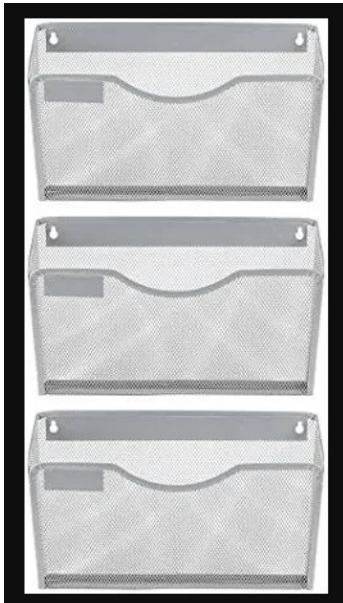

[Shop Now](#)  
Price: R169.00

**A4 COPY HOLDER -  
E9258**

[Shop Now](#)  
Price: R89.00

**DESK ORGANISER -  
BLACK - DEL-9175**

[Shop Now](#)  
Price: R250.00

**3 TIER WALL POCKET  
SILVER**

[Shop Now](#)  
Price: R399.00

**LETTER HOLDER  
(SILVER) - LD01-49-1**

[Shop Now](#)  
Price: R49.00

**LETTER HOLDER  
(BLACK) - LD01-48-1**

[Shop Now](#)  
Price: R49.00

**MEMO HOLDER (SILVER) - LD01-499-1**

[Shop Now](#)  
Price: R55.00

**MEMO HOLDER (BLACK) - LD01-498-1**

[Shop Now](#)  
Price: R55.00

**MESH STACKABLE LETTER TRAY - FRONT LOAD (SILVER) - LD01-118-8**

[Shop Now](#)  
Price: R139.00

**MESH STACKABLE LETTER TRAY (SILVER) - LD01-119-5**