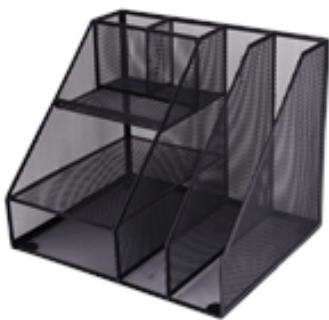

**STACKABLE LETTER TRAY WITH ORGANISER - BLACK**

[Shop Now](#)  
**Price:** R299.00

**4-TIER WIRE MESH LETTER TRAY - BLACK**

[Shop Now](#)  
**Price:** R299.00

**MAGAZINE HOLDER 3 PART - WIRE MESH - BLACK**

[Shop Now](#)  
**Price:** R270.00

**DESK ORGANIZER - BLACK - 00220**

[Shop Now](#)  
**Price:** R99.00

**MAGAZINE/DESK ORGANIZER - BLACK**

[Shop Now](#)  
**Price:** R239.00

**3 TIER LETTER TRAY PLASTIC - E9209**

[Shop Now](#)  
**Price:** R159.00

**A4 FILE BOX WITH HANDLE - BLUE - E5702**

[Shop Now](#)  
**Price:** R129.00

**DESK ORGANISER (265X189X131MM) GREEN - Z25050**

[Shop Now](#)  
**Price:** R270.00

**DESK ORGANISER (265X189X131MM) RED - Z25040**