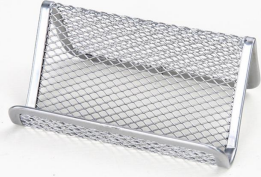

[Shop Now](#)
Price: R35.00

PEN HOLDER - BLACK - NS011

[Shop Now](#)
Price: R89.00

PEN HOLDER - PINK - NS011

[Shop Now](#)
Price: R89.00

PEN HOLDER - BLUE - NS011

[Shop Now](#)
Price: R89.00

LARGE ROUND PENCIL CUP (SILVER) - LD01-439-2

[Shop Now](#)
Price: R140.00

LARGE ROUND PENCIL CUP (BLACK) - LD01-438-2

[Shop Now](#)
Price: R140.00

NAME CARD HOLDER (SILVER) - LD01-19-3

[Shop Now](#)
Price: R24.00

NAME CARD HOLDER (BLACK) - LD01-18-3

[Shop Now](#)
Price: R24.00