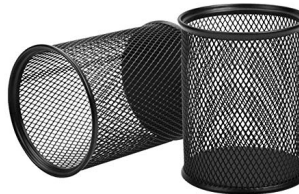

[Shop Now](#)
Price: R140.00

LARGE ROUND PENCIL CUP (BLACK) - LD01-438-2

[Shop Now](#)
Price: R140.00

NAME CARD HOLDER (SILVER) - LD01-19-3

[Shop Now](#)
Price: R24.00

NAME CARD HOLDER (BLACK) - LD01-18-3

[Shop Now](#)
Price: R24.00

SQUARE SMALL PENCIL CUP (SILVER) - LD01-39-1

[Shop Now](#)
Price: R39.00

SQUARE SMALL PENCIL CUP (BLACK) - LD01-38-1

[Shop Now](#)
Price: R39.00

PUNCHING SMALL ROUND PENCIL CUP (SILVER) - LD01-189-3

[Shop Now](#)
Price: R45.00

PUNCHING SMALL ROUND PENCIL CUP (BLACK) - LD01-188-3

[Shop Now](#)
Price: R45.00

SQUARE GIANT PENCIL CUP (SILVER) - LD01-539

[Shop Now](#)
Price: R140.00

SQUARE GIANT PENCIL CUP (BLACK) - LD01-538

[Shop Now](#)

MESH 4 PCS STATIONERY SET - NO.30-2 SILVER

[Shop Now](#)

MESH 4 PCS STATIONERY SET - NO.24 # SILVER

[Shop Now](#)

MESH 4 PCS STATIONERY SET - NO.24 # BLACK

[Shop Now](#)

Price: R140.00

Price: R149.00