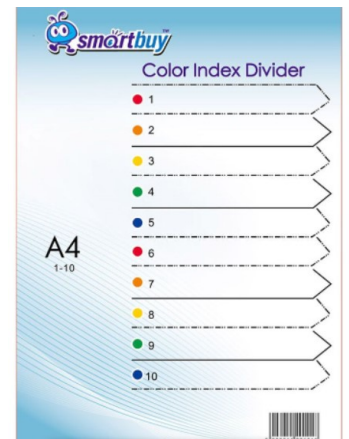

**SIGN HERE INDEX TABS 44X25MM - A10101**

[Shop Now](#)  
Price: R25.00

**INDEX TABS 43X11MM (EASY INDEXING) - A11902**

[Shop Now](#)  
Price: R16.00

**FILM INDEX TABS 44X25MM 5X20SHEETS 4 COLOUR**

- EA11302

**POLYPROP INDEX  
DIVIDERS - COLOUR -  
1-31 PRINTED**

[Shop Now](#)

Price: R25.00

**POLYPROP INDEX  
DIVIDERS - COLOUR -  
1-20 PRINTED**

[Shop Now](#)

Price: R18.99

**POLYPROP INDEX  
DIVIDERS - COLOUR -  
A-Z PRINTED 20  
PART**

[Shop Now](#)

Price: R18.99

**POLYPROP INDEX  
DIVIDERS - COLOUR -  
JAN-DEC PRINTED 12  
TAB**

[Shop Now](#)

Price: R14.99

**POLYPROP INDEX  
DIVIDERS - COLOUR -  
1-12 PRINTED**

[Shop Now](#)

Price: R14.99

**POLYPROP INDEX  
DIVIDERS - COLOUR -  
10 TAB PLAIN**

[Shop Now](#)

Price: R9.95

**POLYPROP INDEX  
DIVIDERS - COLOUR -  
10 TAB PRINTED**

[Shop Now](#)

Price: R10.00