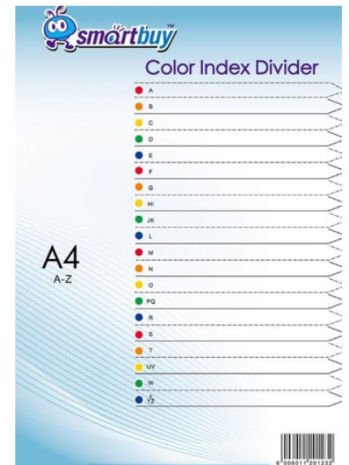

**SIGN HERE INDEX TABS 44X25MM - A10101**

[Shop Now](#)  
Price: R25.00

**INDEX TABS 43X11MM (EASY INDEXING) - A11902**

[Shop Now](#)  
Price: R16.00

**FILM INDEX TABS 44X25MM 5X20SHEETS 4 COLOUR**

- EA11302

[Shop Now](#)

Price: R19.00

**FILM INDEX TABS  
4X12MM 5X20SHEETS  
COLOUR - EA10202**

[Shop Now](#)

Price: R150.00

(PUR,GRN,BLUE,YEL)

- EA10001

[Shop Now](#)

**POLYPROP INDEX  
DIVIDERS - COLOUR -  
1-31 PRINTED**

[Shop Now](#)

Price: R25.00

**POLYPROP INDEX  
DIVIDERS - COLOUR -  
1-20 PRINTED**

[Shop Now](#)

Price: R18.99

**POLYPROP INDEX  
DIVIDERS - COLOUR -  
A-Z PRINTED 20  
PART**

[Shop Now](#)

Price: R18.99

**POLYPROP INDEX  
DIVIDERS - COLOUR -  
JAN-DEC PRINTED 12  
TAB**

[Shop Now](#)

Price: R14.99

**POLYPROP INDEX  
DIVIDERS - COLOUR -  
1-12 PRINTED**

[Shop Now](#)

Price: R14.99