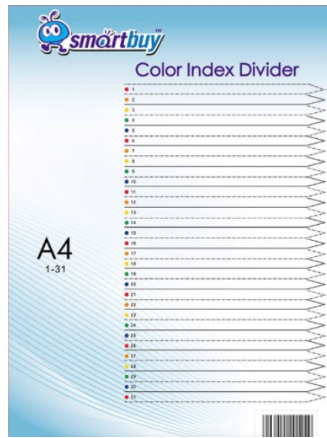

**SIGN HERE INDEX TABS 44X25MM - A10101**

[Shop Now](#)  
Price: R25.00

**INDEX TABS 43X11MM (EASY INDEXING) - A11902**

[Shop Now](#)  
Price: R16.00

**FILM INDEX TABS 44X25MM 5X20SHEETS 4 COLOUR**

- EA11302

[Shop Now](#)

Price: R19.00

**FILM INDEX TABS  
4X12MM 5X20SHEETS  
COLOUR - EA10202**

[Shop Now](#)

Price: R150.00

(PUR,GRN,BLUE,YEL)

- EA10001

[Shop Now](#)

**POLYPROP INDEX  
DIVIDERS - COLOUR -  
1-31 PRINTED**

[Shop Now](#)

Price: R25.00

**POLYPROP INDEX  
DIVIDERS - COLOUR -  
1-20 PRINTED**

[Shop Now](#)

Price: R18.99

**POLYPROP INDEX  
DIVIDERS - COLOUR -  
A-Z PRINTED 20  
PART**